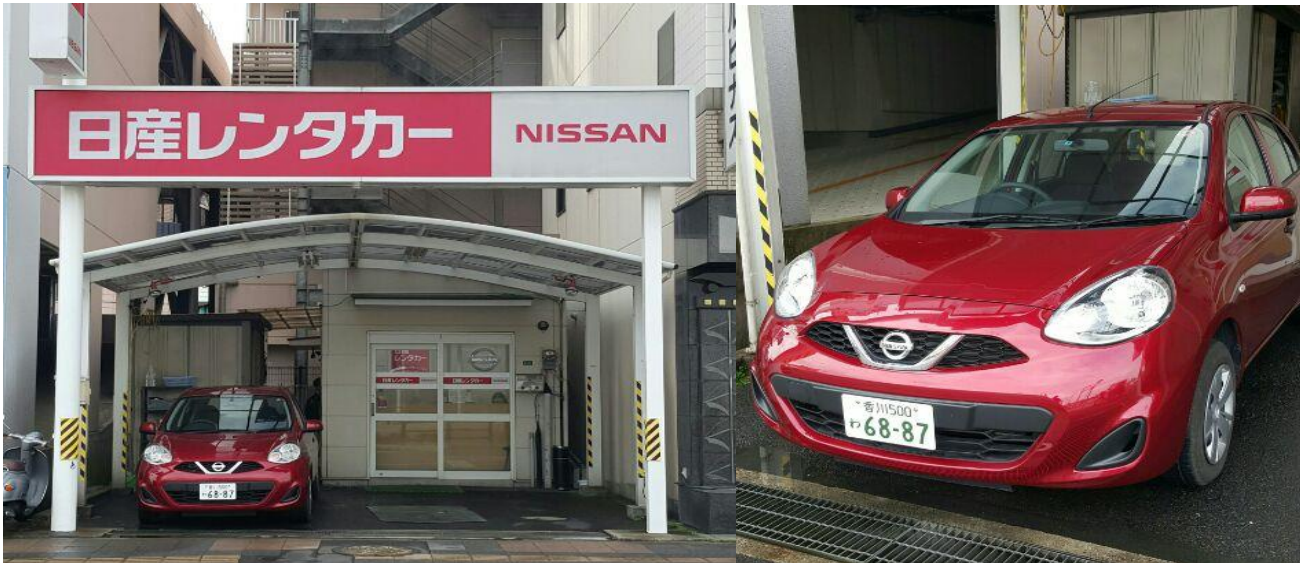

Nissan Rental Car Takamatsu Station Branch

6-17 Nishi-no-Marui, Takamatsu 087-822-4123

<https://nissan-rentacar.com/>

★★★

Introduction

Nissan Rental Car has 370 branches nationwide. The Takamatsu Station branch is a one minute walk from the station. It is located next to the Takamatsu Express Bus Terminal, so it is easy to find if you are arriving from outside the prefecture on train or bus.