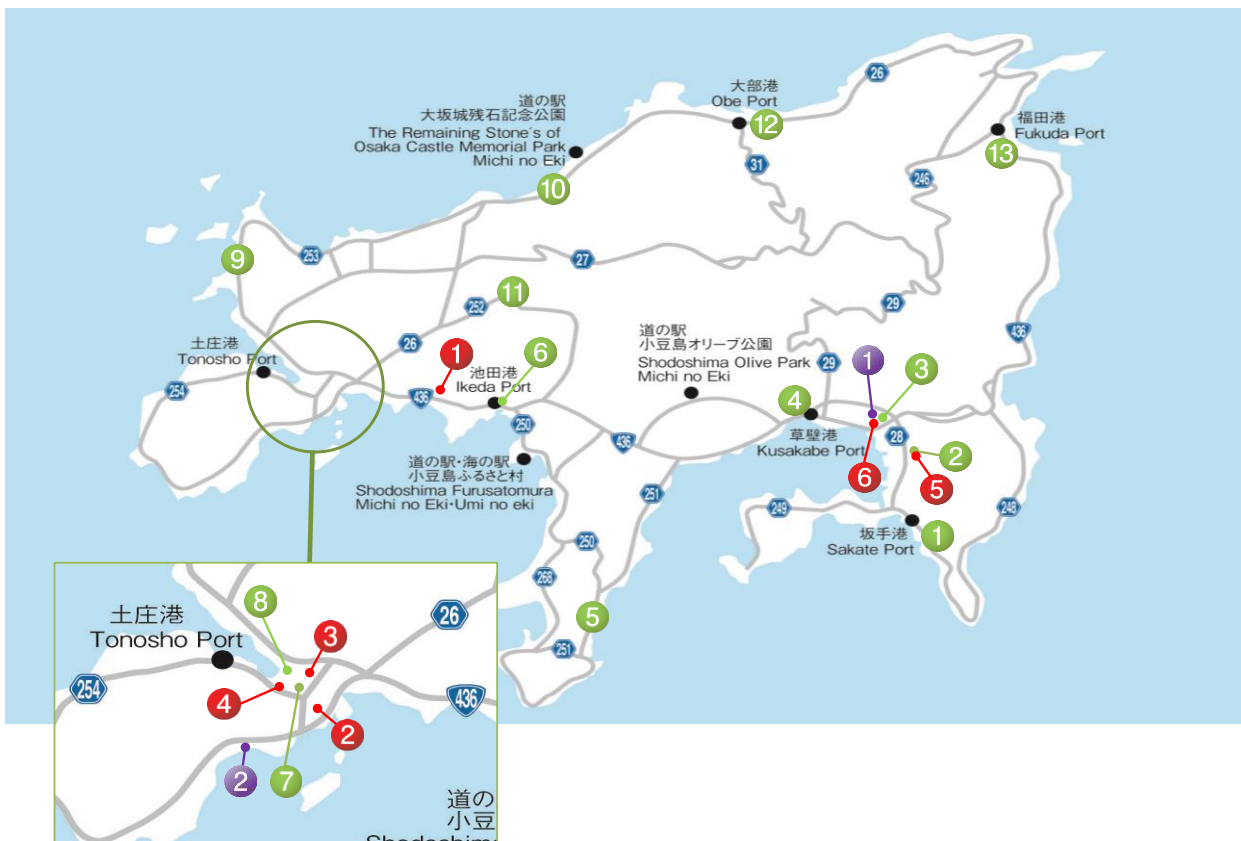

ATM

Shodoshima

Guide to International ATMs

ゆうちょ銀行 Japan Post Bank		日本語 English	n
1	Weekday 9:00-17:30 Saturday 9:00-12:30	5	Weekday 9:00-17:30 Saturday 9:00-12:30
2	Weekday 9:00-17:30 Saturday 9:00-12:30	6	Weekday 8:45-18:00 Saturday 9:00-17:00 Sunday 9:00-12:30
3	Weekday 8:45-19:00 Saturday 9:00-17:00 Sunday 9:00-14:00	7	Weekday 8:45-19:00 Saturday/Sunday 9:00-17:00
4	Weekday 9:00-17:30 Saturday 9:00-12:30	8	Weekday 9:00-17:30 Saturday 9:00-17:00
		9	Weekday 9:00-17:30 Saturday 9:00-12:30
		10	Weekday 9:00-17:30 Saturday 9:00-12:30
		11	Weekday 9:00-17:30 Saturday 9:00-12:30
		12	Weekday 9:00-17:30 Saturday 9:00-12:30
		13	Weekday 9:00-17:30 Saturday 9:00-12:30

セブン銀行 Seven Bank	
1~6	24 hour service

日本語 English
中文简体 中文繁體
한국어 עברית תיג'ינג
Việt Melayu Indonesia
Português Français
Deutsch

イオン銀行 AEON Bank	
Inside Marunaka Supermarket	
1	9:00-22:00
2	9:00-22:00

日本語 English 中文
简体 한국어 Português

* Other international ATM cards can usually be used at AEON Bank, but branches listed on the map accept only UnionPay cards.