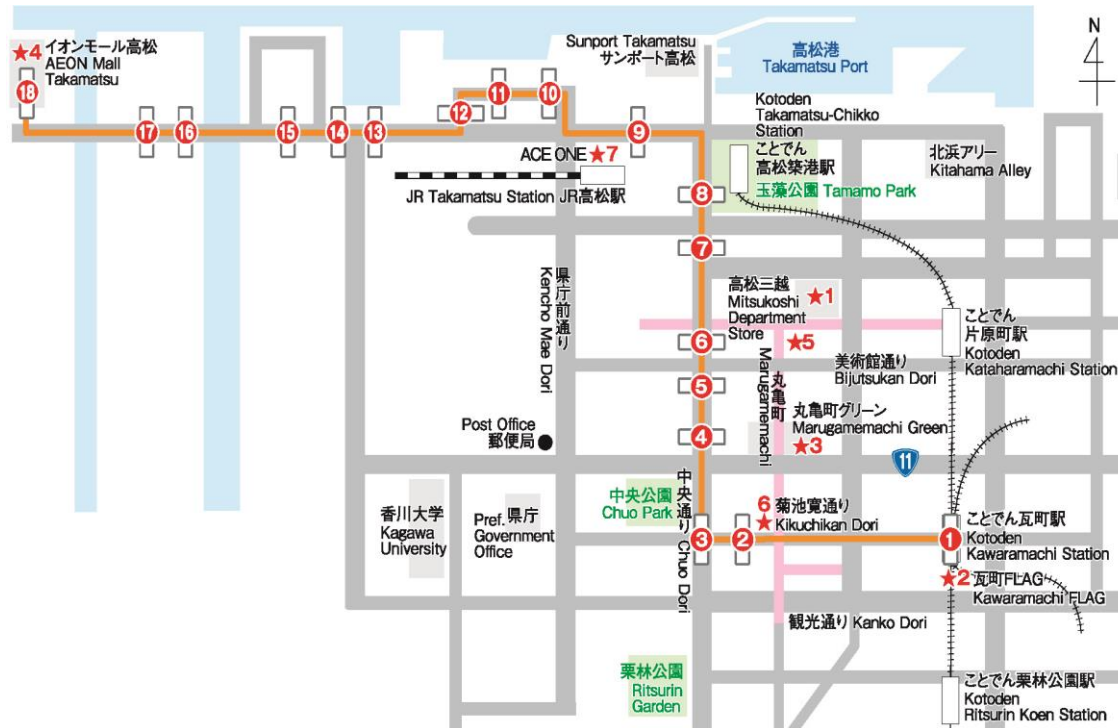

## Kotoden Bus Aeon Mall Takamatsu Line

Regardless of which bus stop you embark at, the fare is free only if you disembark at Aeon Mall. When you embark at Aeon Mall, it is free when you disembark at any stop. Full fare charged for any other situations, so keep take care when embarking/disembarking.

Bus Stop Names	
1 瓦町③	Kawaramachi(3)
2 南新町	Minami Shinmachi
3 県庁通り中央公園前	Kencho Doori Chuo Kouen-mae
4 五番町	Gobancho
5 紺屋町	Konyamachi
6 兵庫町	Hyogomachi
7 寿町	Kotobukicho
8 高松築港⑧	Takamatsu Cikko(8)
9 高松駅⑨	Takamatsu Eki(9)
10 浜ノ町	Hamanocho
11 大の場	Omatoba
12 大の場口	Omatobaguchi
13 瀬戸内町	Setouchicho
14 中央卸売市場前	Chuo Oroschi Uriichiba-mae
15 新北町口	Shin Kitamachiguchi
16 警察学校前	Keisatsu Gakkou-mae
17 馬場病院前	Baba Byoin-mae
18 イオンモール高松	Aeon Mall Takamatsu

Shop / Department Store	
1	Takamatsu Mitsukoshi Department Store
2	Kawaramachi FLAG
3	Marugame Machi Green
4	Aeon Mall Takamatsu

100 Yen Shop	
5	Daiso
6	Daiso
Supermarket	
7	ACE ONE

Travel Time	
Takamatsu Station <-> Aeon Mall Takamatsu	15 minutes
Takamatsu Chikko <-> Aeon Mall Takamatsu	17 minutes
Kawaramachi <-> Aeon Mall Takamatsu	25 minutes

## When coming back from Aeon Mall

When embarking at Aeon Mall Takamatsu bus stop, ask for the free ticket from the driver. You can disembark at any bus station for free.

- 1 Go to the stop near Door G

- 2 Take one of the free tickets given out by the driver, embark through the front door.