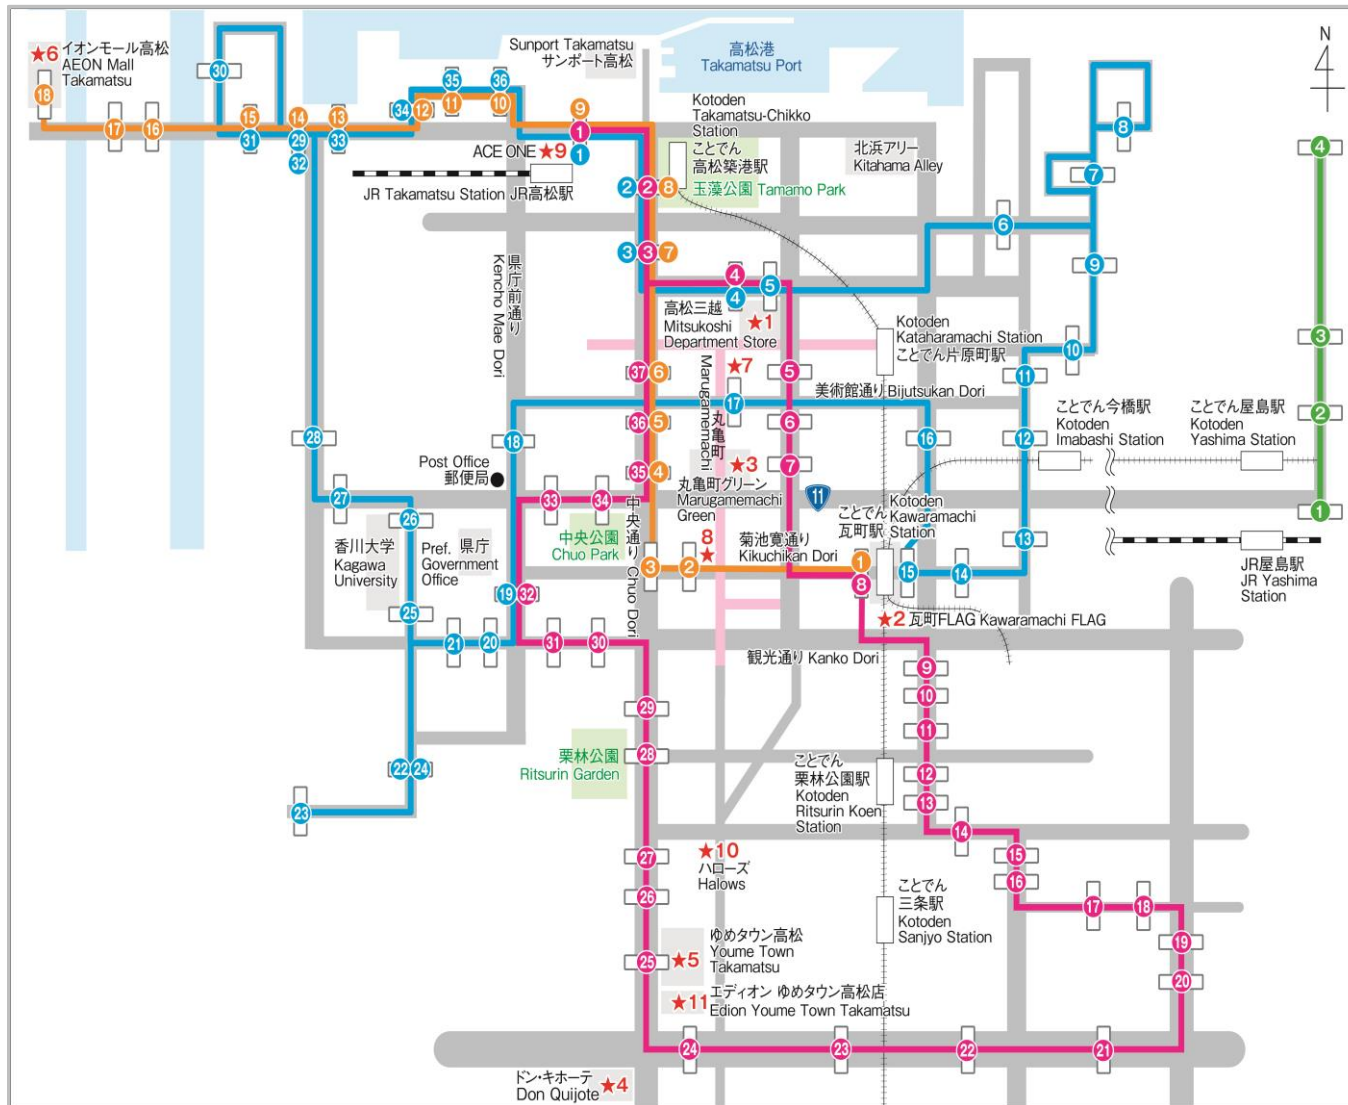

# Kotoden Bus Routes

Shopping - Rainbow Loop Bus (East Loop, West Loop), Aeon Mall Takamatsu Line, Machi Naka Loop Bus (East Loop, West Loop), Yashima Sanjo Shuttle Bus Route Map

## イオン高松線

Aeon Mall Takamatsu Line

## ショッピング・レインボー循環バス

Shopping - Rainbow Loop Bus (East Loop and West Loop)

## まちなかループバス

Machi Naka Loop Bus There are East Loops and West Loop buses.